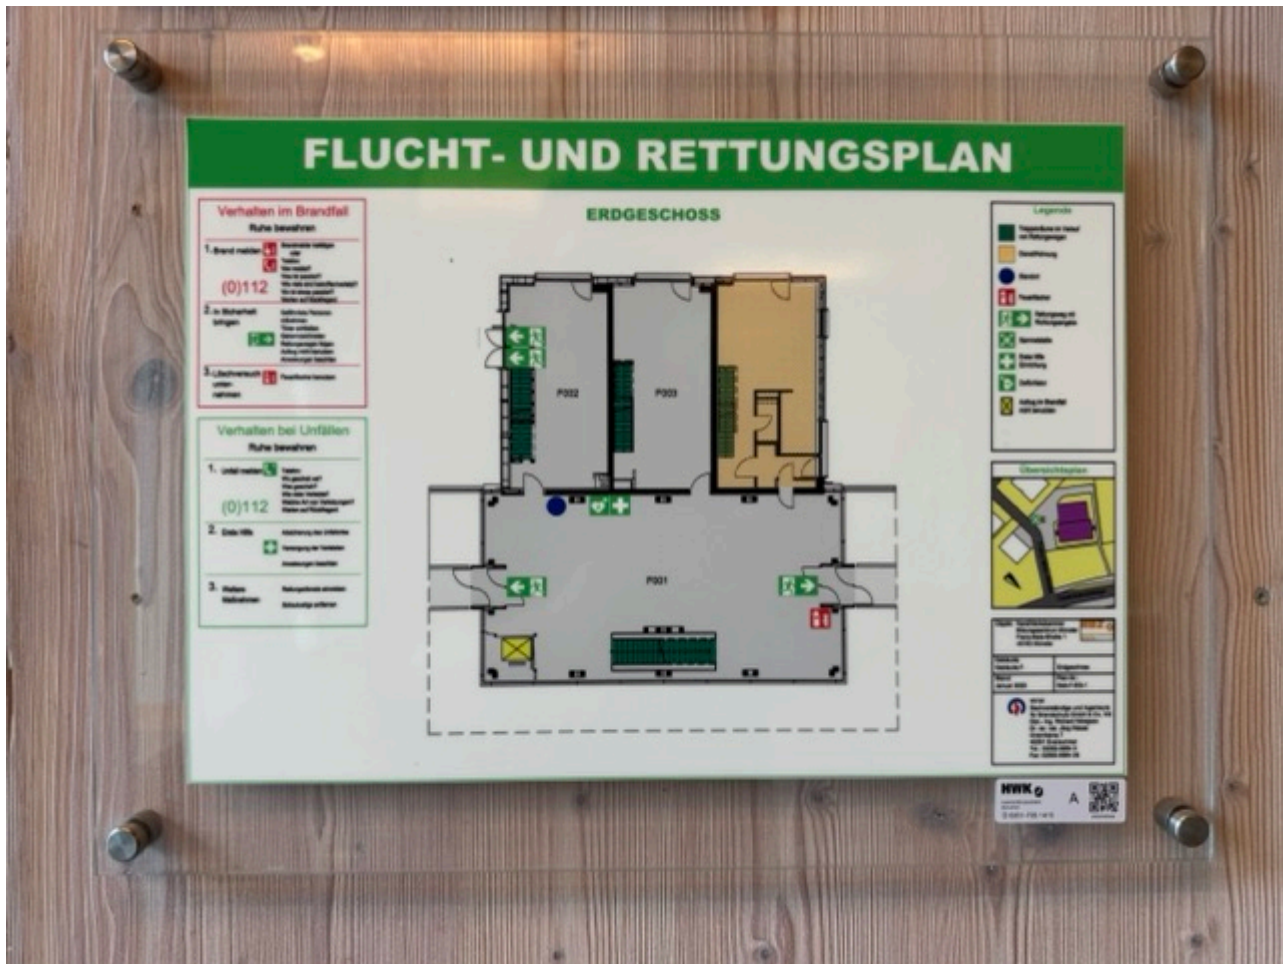

Exkursion zum Demozentrum Bau

From: <https://wiki.ct-lab.info/> - Creative Technologies Lab | dokuWiki

Permanent link: <https://wiki.ct-lab.info/doku.php/teaching:ma:courses:media-installations:wise25-26:16-10-25?rev=1760695229>