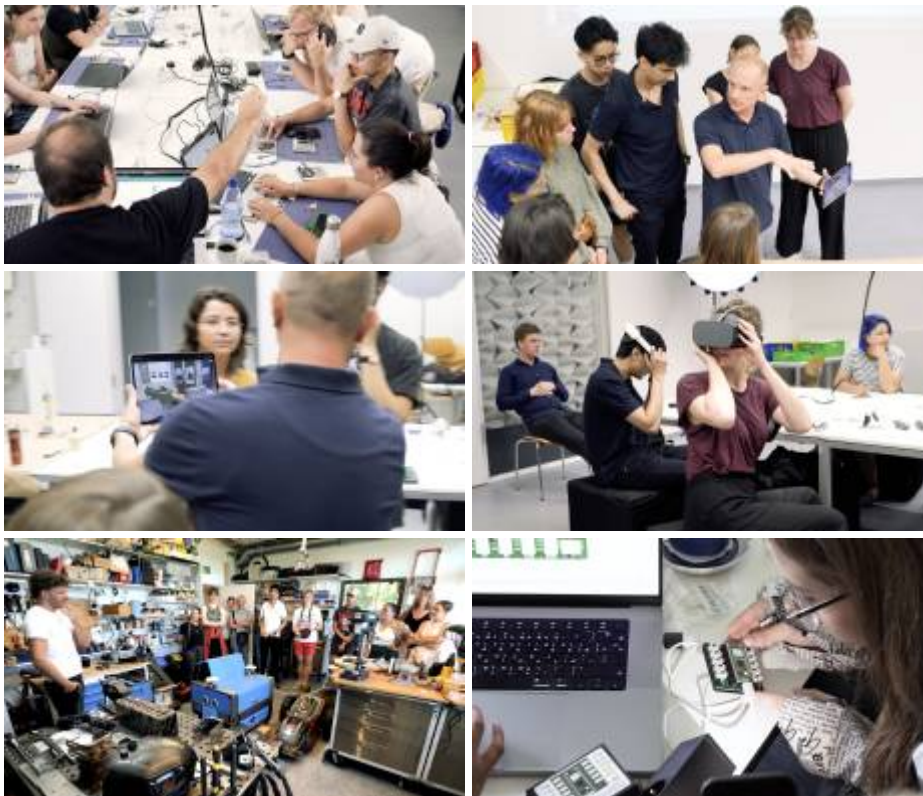

A Learning Space Across Borders and Disciplines

The DTI Summer School is built on the belief that meaningful innovation happens at the intersection of diverse perspectives. Students from a wide range of academic fields—including design, engineering, computer science, architecture, and the humanities—work in mixed teams to prototype ideas, build narratives, and imagine future scenarios.

This interdisciplinary approach is matched by a strong international spirit: in recent years, participants have come from over a dozen countries across Europe, Asia, Africa, and the Middle East. The Summer School actively supports partnerships with institutions such as Bezalel Academy of Arts and Design (Jerusalem) and Sulaimani Polytechnic University (Kurdistan Region, Iraq).

A Community of Curious Minds

What unites everyone at the DTI Summer School is a shared curiosity about the future—and a willingness to shape it. From workshops and lectures to cinema nights and informal gatherings, the atmosphere is one of openness, experimentation, and fun. Diversity is not only welcomed but essential to the program's success.